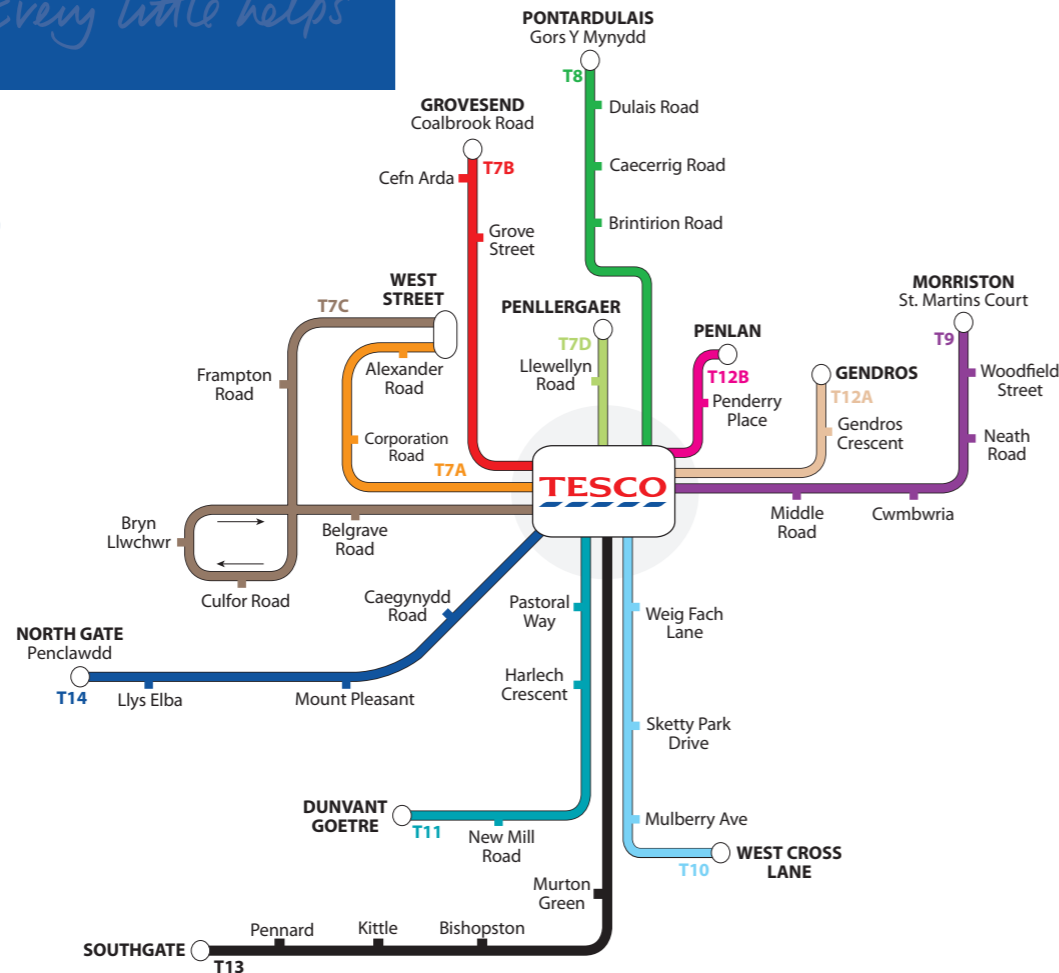

Bus timetable

Tesco Swansea Fforestfach look forward to welcoming you to your local store. This bus service guide shows times of the free services that call at this store.

We hope you find this guide useful when travelling by free bus to Tesco.

Every little helps

Bus Route

T7A Gorseinon via Corporation Road

Tuesday to Friday

West Street Bus Station	0940	1150
Alexander Road	0943	1147
Corporation Road	0945	1145
Glebe Road	0952	1138
Loughor Road	0953	1137
Garden Village	0955	1135
Llewitha	0957	1133
Tesco Fforestfach arr	1000	-
Tesco Fforestfach dep	-	1130

T7B Grovesend via Gorseinon

Tuesday to Friday

Grovesend Coalbrook Road	1020	1310
Cefn Arda	1025	1305
Pen Cae Crwm	1030	1300
Grove Street	1035	1255
Llysdewisant	1040	1250
Tesco Fforestfach arr	1050	-
Tesco Fforestfach dep	-	1240

T7D Penllergaer via Llewellyn Road

Wednesdays

Llys Ael Y Cn	1140	1345
Druidstone Way	1145	1340
Llewellyn Road	1150	1335
Llys Eynon	1155	1330
Maes yr Efail	1200	1325
Tesco Fforestfach arr	1210	-
Tesco Fforestfach dep	-	1315

T7C Gorseinon via Loughour

Tuesday & Friday

	Tue	Tue	Fri	Fri
West Street Bus Station	1100	1345	1145	1415
Frampton Road	1104	1341	1149	1411
Bryn Amwig Road	1110	1335	1155	1405
Culfor Road	1115	1330	1200	1400
Bryn Llchwyr	1118	1327	1203	1357
Belgrave Road	1125	1320	1210	1350
Tesco Fforestfach arr	1130	-	1215	-
Tesco Fforestfach dep	-	1315	-	1345

T8 Pontardulais via Caecerrig Road

Wednesdays & Fridays

	Wed	Wed	Fri	Fri
Gors Y Mynydd	1200	1450	0940	1220
Pontardulais Bus Station	1203	1447	0943	1213
Dulais Road	1210	1440	0950	1206
Caecerrig Road	1213	1437	0953	1203
Heol Y Waun	1220	1430	1000	1200
Brintirion Road	1230	1420	1010	1150
Tesco Fforestfach arr	1240	-	1020	-
Tesco Fforestfach dep	-	1410	-	1140

T9 Morriston, Brynhyfryd and Manselton

Wednesdays

St Martin's Court	1055	1325
Woodfield Street	1100	1320
Neath Road, Plasmarl	1103	1317
Brynhyfryd Square	1104	1316
Cwmbwrla	1110	1310
Middle Road	1115	1305
Tesco Fforestfach arr	1125	-
Tesco Fforestfach dep	-	1255