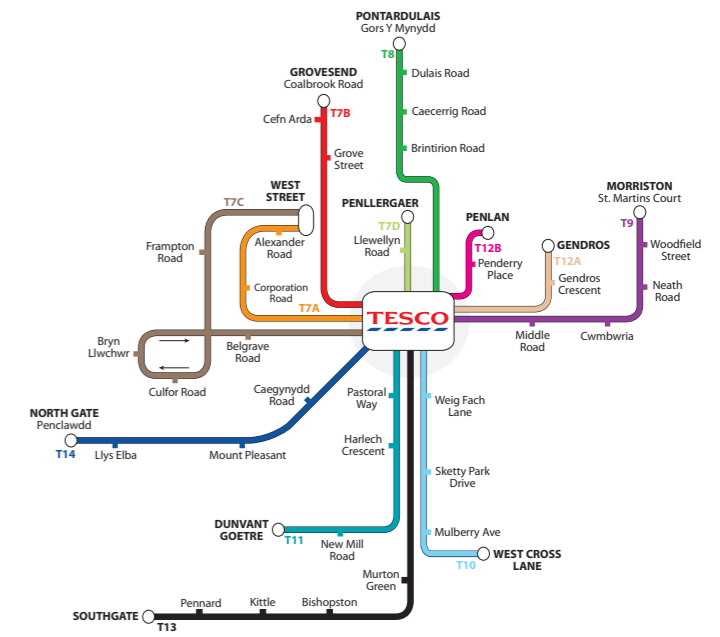

T12B Penlan & Blaenymaes via Conway Court
Thursdays

St.Cleas Place	1105	1325
Penderry Place	1110	1320
Conway Court	1117	1313
Broughton Avenue	1120	1310
Woodford Road	1125	1305
Tesco Fforestfach arr	1130	-
Tesco Fforestfach dep	-	1300

T13 Southgate via Pyle Corner
Fridays

Southgate	1100	1355
Pennard	1104	1351
Kittle	1108	1347
Bishopston, The Valley Hotel	1112	1343
Pyle Corner	1115	1340
Murton Green	1119	1336
Mumbles Bay Court	1125	1330
Tesco Fforestfach arr	1140	-
Tesco Fforestfach dep	-	1315

T14 Penclawdd via Mount Pleasant
Thursdays

Penclawdd	0940	1230
Llys Elba	0950	1220
Dan y Alt	0955	1215
Mount Pleasant	1000	1210
Caegynydd Road	1010	1200
Tesco Fforestfach arr	1015	-
Tesco Fforestfach dep	-	1155

BUS TIMETABLE
For your local store

Tesco Swansea Fforestfach,
Pontardulais Road, Cadle, Swansea, SA5 4BA
08456 779646

We're open for you 24hrs*
* Store opens continuously from
Monday 6am - Saturday 10pm
Sunday 10am - 4pm

- Meat counter
- Hot chicken counter
- Fish counter
- Family clothing
- Photo-processing
- Pharmacy
- Opticians

These bus services are operated by South Wales Transport 01639 643311

Please note that all information in this guide was provided in good faith by the bus operator. Tesco Stores Limited will not accept any responsibility for inaccuracies or failure of bus services to operate for whatever reason.

Pontardulais Road
Swansea

FREE BUS SERVICE

Current bus timetable from May 2009

Every little helps